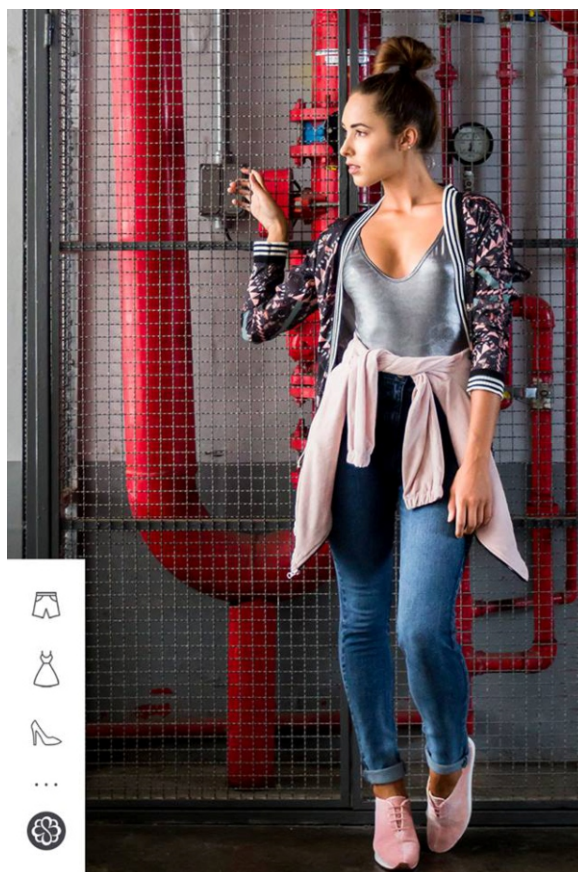

ANNEXE

MODELS

ANTONELLA NERY

ALTURA 1.72 | BUSTO 84 | CINTURA 62 | QUADRIL 93 | SAPATO 37 | CABELOS CASTANHOS | OLHOS CASTANHOS
HEIGHT 5'7.75" | BUST 33.1" | WAIST 24.4" | HIP 36.6" | SHOE 8.5 | HAIR BROWN | EYES BROWN