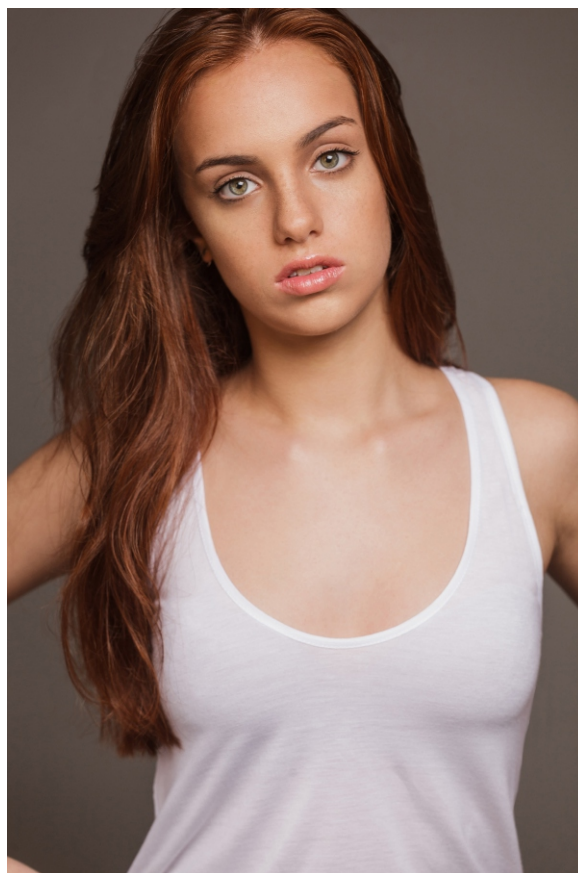

ANNEXE

MODELS

MARIA EDUARDA SCHNEIDER

ALTURA 1.70 | BUSTO 80 | CINTURA 64 | QUADRIL 90 | SAPATO 36 | CABELOS RUIVOS | OLHOS VERDES
HEIGHT 5'7" | BUST 31.5" | WAIST 25.2" | HIP 35.4" | SHOE 7.5 | HAIR RED | EYES GREEN