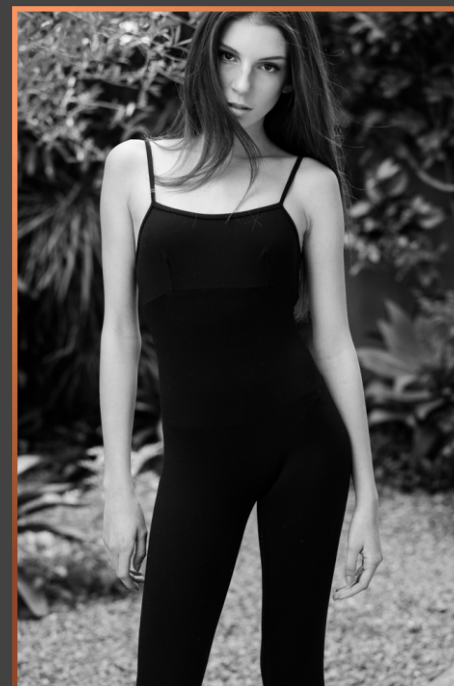

LUISA  
NARDIN

ALTURA	1.70	HEIGHT	5'7"
BUSTO	78	BUST	30.7"
CINTURA	59	WAIST	23.2"
QUADRIL	79	HIP	31.1"
SAPATO	37	SHOE	8.5
CABELOS	CASTANHOS	HAIR	BROWN
OLHOS	CASTANHOS	EYES	BROWN

ANNEXE  
MODELS