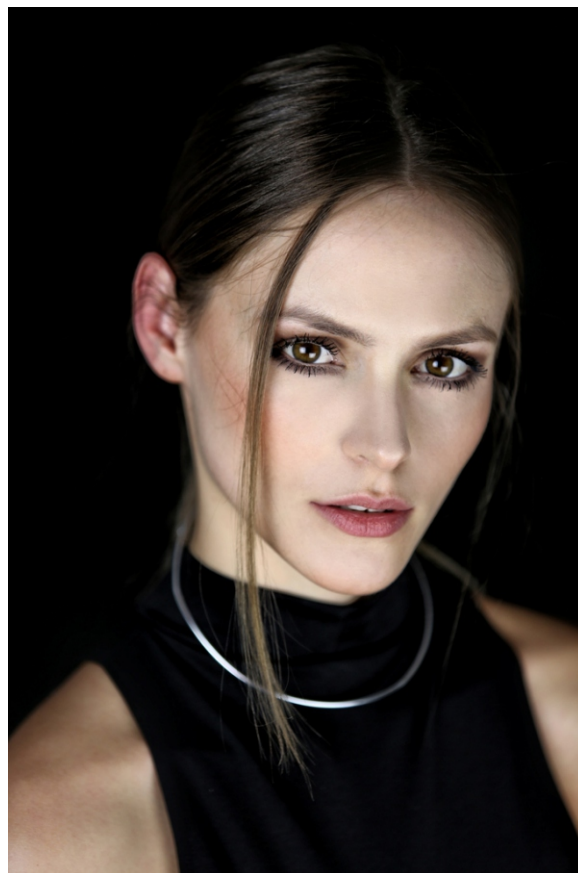

ANNEXE

MODELS

SIMARA MIKOCÁK

ALTURA 1.72 | BUSTO 88 | CINTURA 64 | QUADRIL 89 | SAPATO 36 | CABELOS LOIROS | OLHOS CASTANHOS
HEIGHT 5'7.75" | BUST 34.6" | WAIST 25.2" | HIPS 35" | SHOE 7.5 | HAIR BLONDE | EYES BROWN