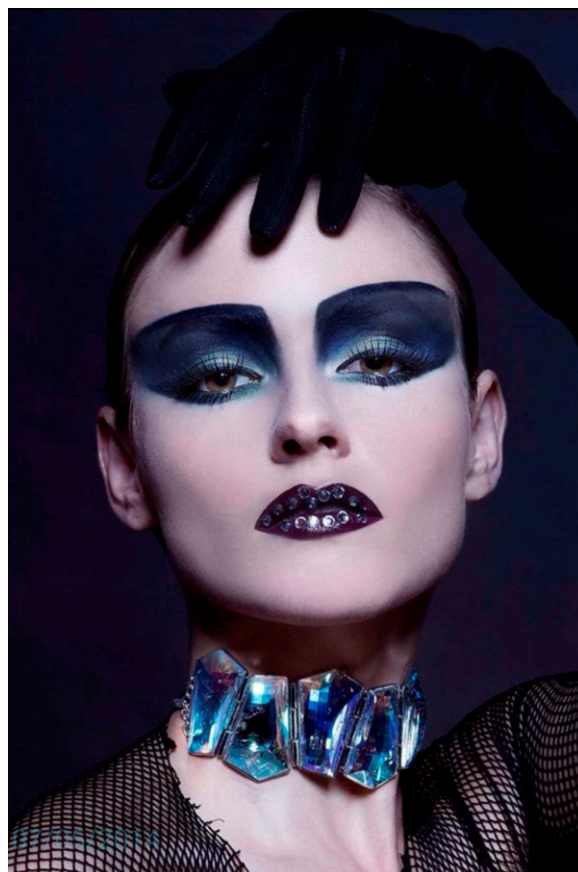

ANNEXE

MODELS

SIMARA MIKOCÁK

ALTURA 1.72 | BUSTO 88 | CINTURA 64 | QUADRIL 89 | SAPATO 36 | CABELOS LOIROS | OLHOS CASTANHOS
HEIGHT 5'7.75" | BUST 34.6" | WAIST 25.2" | HIPS 35" | SHOE 7.5 | HAIR BLONDE | EYES BROWN