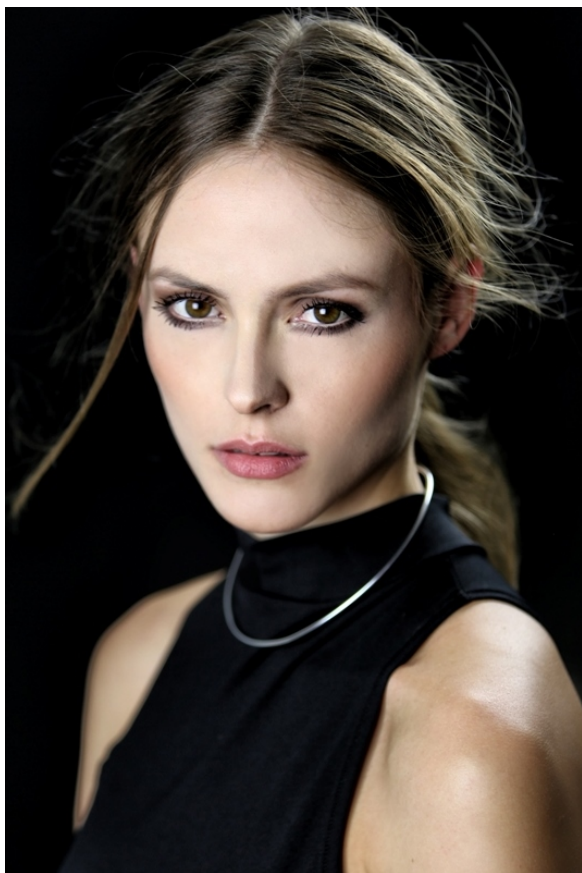

ANNEXE

MODELS

SIMARA MIKOCÁK

ALTURA 1.72 | BUSTO 88 | CINTURA 64 | QUADRIL 89 | SAPATO 36 | CABELOS LOIROS | OLHOS CASTANHOS
HEIGHT 5'7.75" | BUST 34.6" | WAIST 25.2" | HIPS 35" | SHOE 7.5 | HAIR BLONDE | EYES BROWN