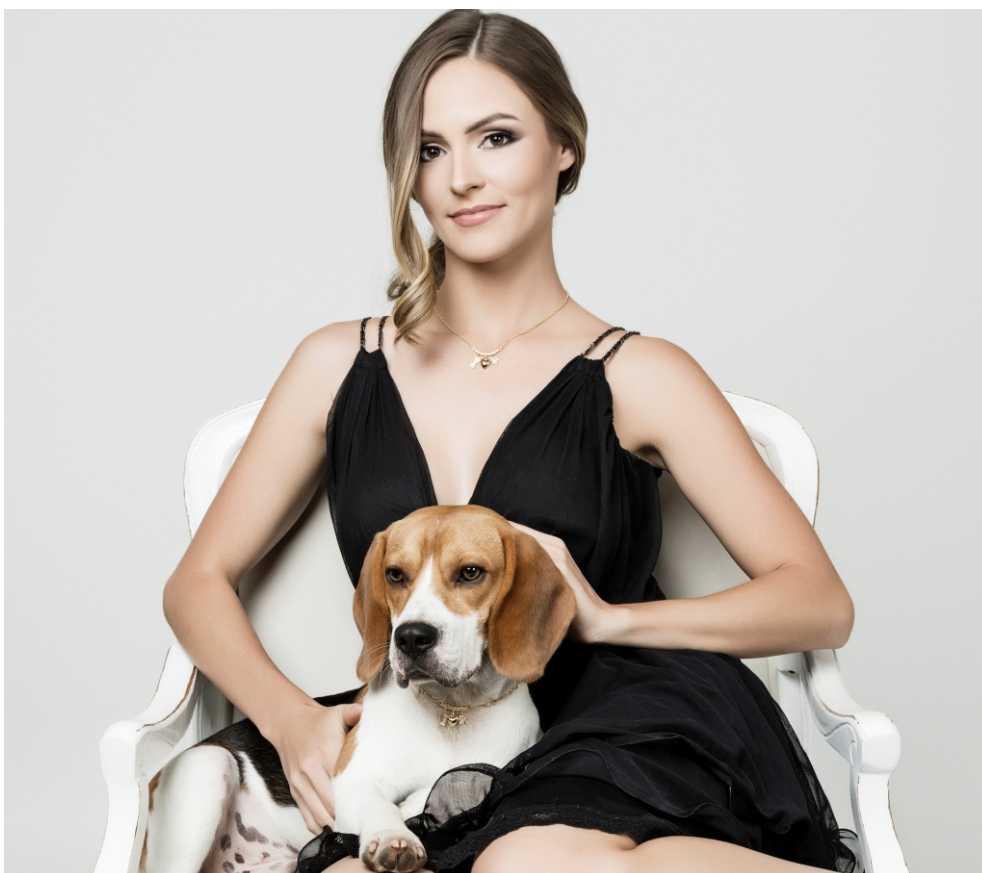

ANNEXE

MODELS

SIMARA MIKOCÁK

ALTURA 1.72 | BUSTO 88 | CINTURA 64 | QUADRIL 89 | SAPATO 36 | CABELOS LOIROS | OLHOS CASTANHOS
HEIGHT 5'7.75" | BUST 34.6" | WAIST 25.2" | HIPS 35" | SHOE 7.5 | HAIR BLONDE | EYES BROWN