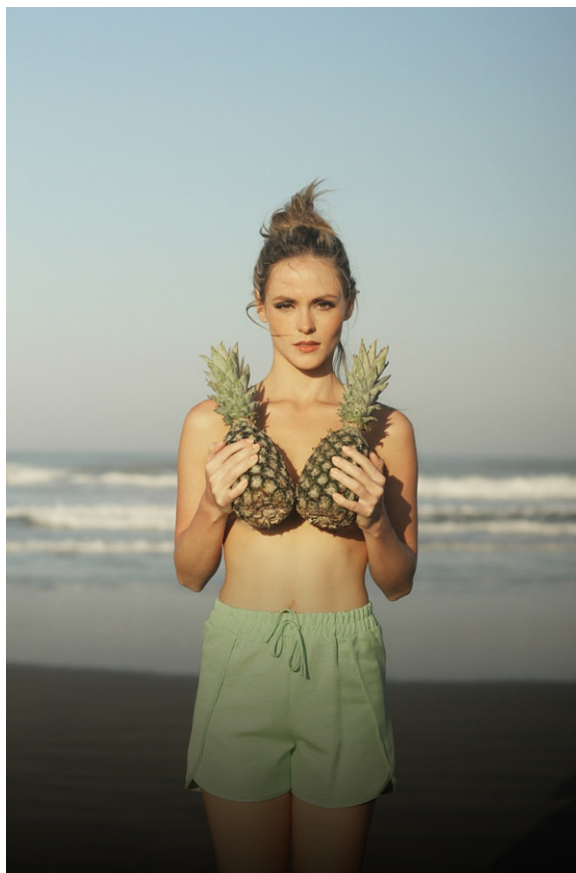

ANNEXE

MODELS

SIMARA MIKOCÁK

ALTURA 1.72 | BUSTO 88 | CINTURA 64 | QUADRIL 89 | SAPATO 36 | CABELOS LOIROS | OLHOS CASTANHOS
HEIGHT 5'7.75" | BUST 34.6" | WAIST 25.2" | HIPS 35" | SHOE 7.5 | HAIR BLONDE | EYES BROWN