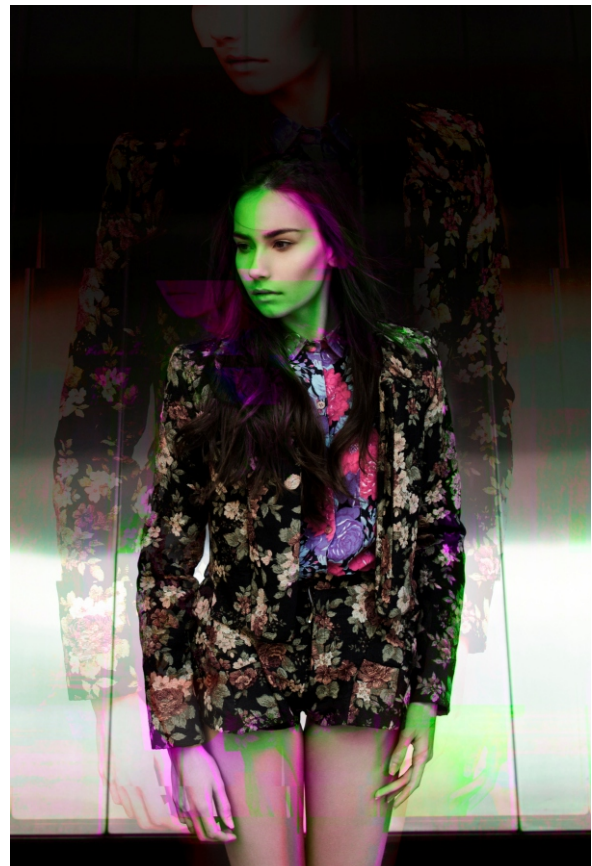

ANNEXE

MODELS

SUELLYN SCHEFFER

ALTURA 1.72 | BUSTO 81 | CINTURA 62 | QUADRIL 90 | SAPATO 36 | CABELOS CASTANHOS | OLHOS CASTANHOS
HEIGHT 5'7.75" | BUST 31.9" | WAIST 24.4" | HIP 35.4" | SHOE 7.5 | HAIR BROWN | EYES GREEN