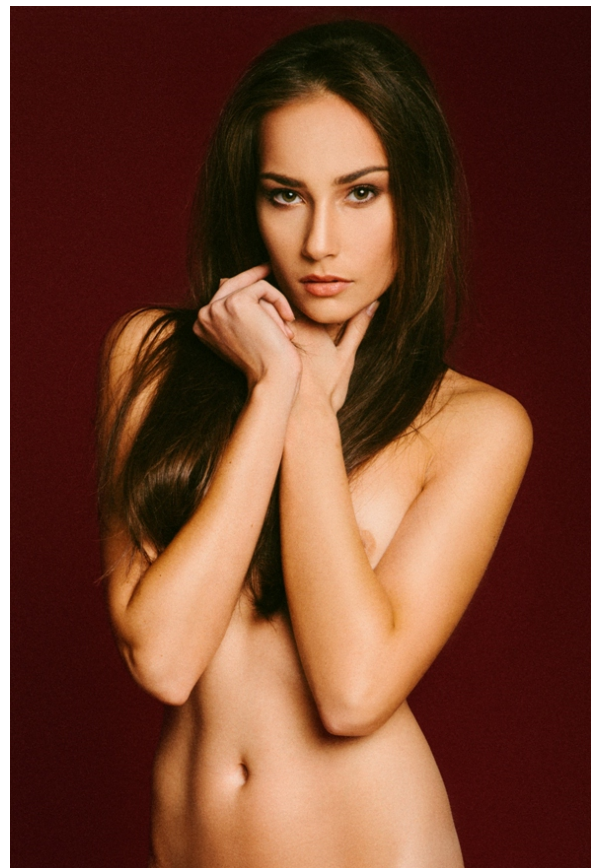

ANNEXE

MODELS

SUELLYN SCHEFFER

ALTURA 1.72 | BUSTO 81 | CINTURA 62 | QUADRIL 90 | SAPATO 36 | CABELOS CASTANHOS | OLHOS CASTANHOS
HEIGHT 5'7.75" | BUST 31.9" | WAIST 24.4" | HIP 35.4" | SHOE 7.5 | HAIR BROWN | EYES GREEN