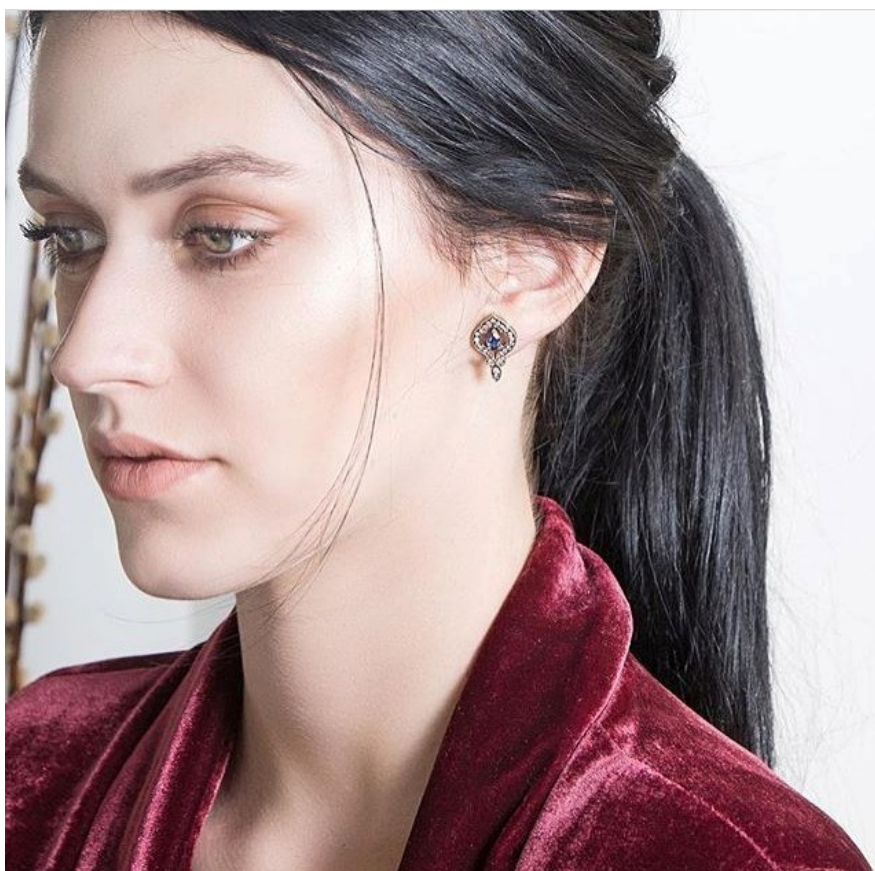

ANNEXE

MODELS

SAMANTHA SCHNEIDER

ALTURA 1.75 | BUSTO 80 | CINTURA 62 | QUADRIL 8 | SAPATO 36 | CABELOS PRETOS | OLHOS VERDES
HEIGHT 5'9" | BUST 31.5" | WAIST 24.4" | HIP 34.6" | SHOE 7.5 | HAIR BLACK | EYES GREEN