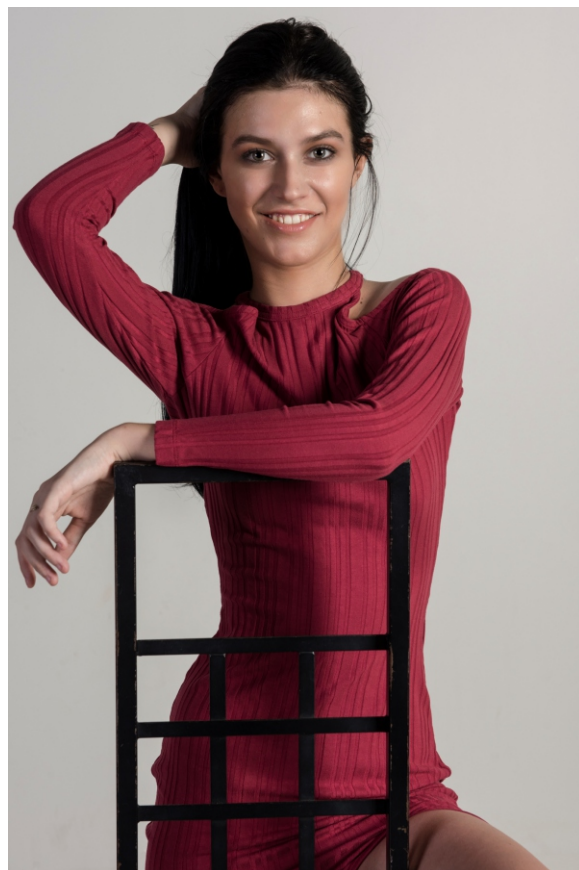

ANNEXE

MODELS

SAMANTHA SCHNEIDER

ALTURA 1.75 | BUSTO 80 | CINTURA 62 | QUADRIL 8 | SAPATO 36 | CABELOS PRETOS | OLHOS VERDES
HEIGHT 5'9" | BUST 31.5" | WAIST 24.4" | HIP 34.6" | SHOE 7.5 | HAIR BLACK | EYES GREEN