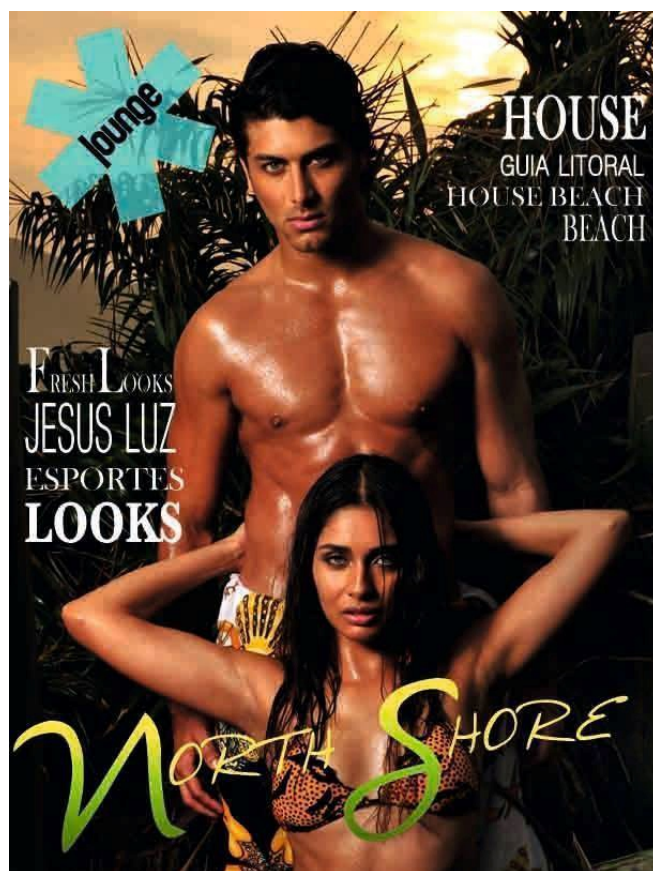

ANNEXE

MODELS

DAMIANA

ALTURA 1.76 | BUSTO 89 | CINTURA 63 | QUADRIL 93 | SAPATO 38 | CABELOS CASTANHOS | OLHOS VERDES
HEIGHT 5'9.25" | BUST 35" | WAIST 24.8" | HIP 36.6" | SHOE 9 | HAIR BROWN | EYES GREEN