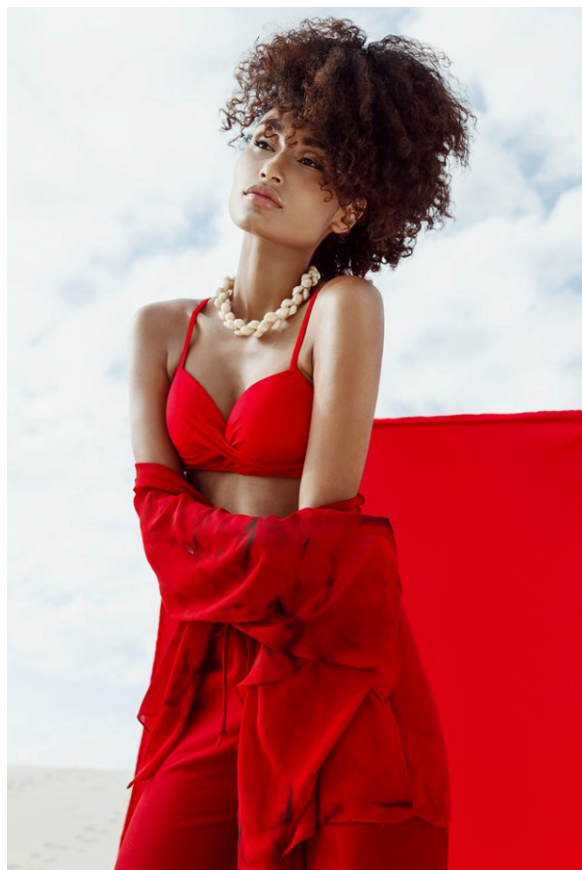

ANNEXE

MODELS

DIRECT BOOKING/
CRICIÚMA - SC

TAINA C.

ALTURA 1.70 | BUSTO 82 | CINTURA 63 | QUADRIL 90 | SAPATO 37 | CABELOS CASTANHOS | OLHOS CASTANHOS
HEIGHT 5'7" | BUST 32.3" | WAIST 24.8" | HIP 35.4" | SHOE 8.5 | HAIR BROWN | EYES BROWN