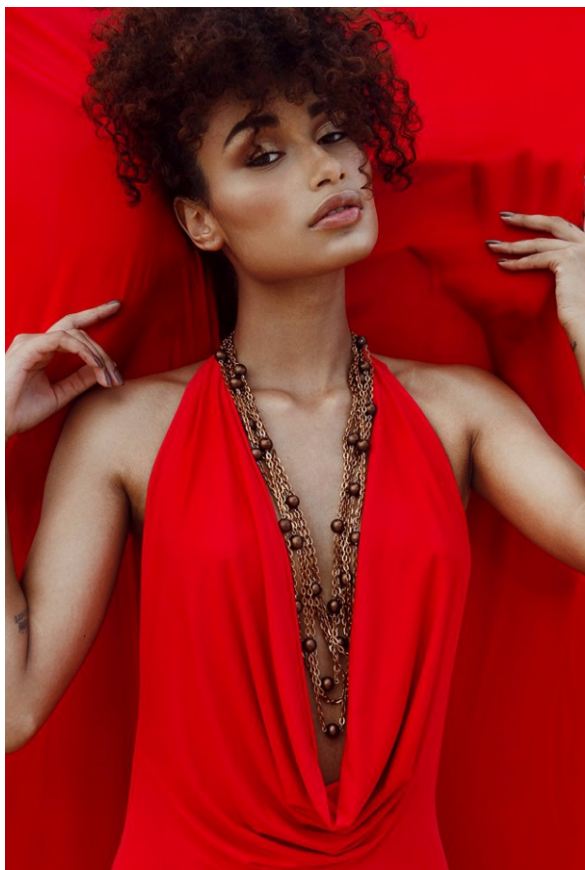

ANNEXE

MODELS

DIRECT BOOKING/
CRICIÚMA - SC

TAINA C.

ALTURA 1.70 | BUSTO 82 | CINTURA 63 | QUADRIL 90 | SAPATO 37 | CABELOS CASTANHOS | OLHOS CASTANHOS
HEIGHT 5'7" | BUST 32.3" | WAIST 24.8" | HIP 35.4" | SHOE 8.5 | HAIR BROWN | EYES BROWN